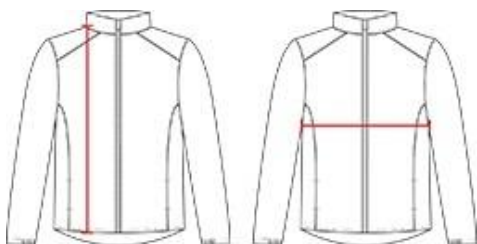

#772200 MEN'S SPRINT OUTER-CORE JACKET

- 100% Polyester fabric
- Contrasting inside hood"
- Front and back yoke and sleeve inserts
- Self-fabric hood with drawcord and full-length locking zipper
- Two front zipper pockets with headset opening
- Soft elastic binding on sleeve and bottom hem
- Drop tail hem
- Badger "B" woven loop label on bottom hem

COLORS

SPECIFICATIONS

	XS	S	M	L	XL	2XL	3XL	4XL
Piece Weight measured in pounds	0.00	0.00	0.00	0.00	0.00	0.00	0.00	0.00
Spec Body Length measured in inches	25	26	27	28	29 ½	31	32 ½	35
Spec Chest Width measured in inches	19	20 ½	22	23 ½	25	26 ½	28	29 ½
Case Count # of units per case	24	24	24	24	24	24	12	12

HOW TO MEASURE

These product specifications reference a product's measurements. For sizing information and guidance, please reference our sizing charts.

BODY LENGTH

Measured on the front from the shoulder/neck intersection to the bottom of the garment.