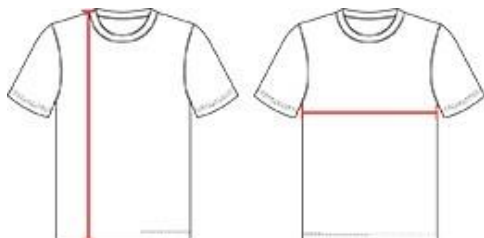

422400 MEN'S HEXLONGSLEEVE TEE

- 100% Sublimated Polyester moisture management/ antimicrobial performance fabric
- Badger sport shoulder for maximum movement
- Self-fabric collar
- Double-needle hem
- Badger heat seal logo on left sleeve

COLORS

SPECIFICATIONS

| | XS | S | M | L | XL | 2XL | 3XL | 4XL |
|---|------|------|------|------|------|------|------|------|
| Piece Weight measured in pounds | 0.00 | 0.00 | 0.00 | 0.00 | 0.00 | 0.00 | 0.00 | 0.00 |
| Body Length Measured in inches | 27 ½ | 28 ½ | 29 ½ | 30 ½ | 31 ½ | 32 ½ | 33 ½ | 34 ½ |
| Chest Width Measured in inches | 17 | 19 | 21 | 23 | 25 | 27 | 29 | 31 |
| Case Count # of units per case | 1 | 1 | 1 | 1 | 1 | 1 | 1 | 1 |

HOW TO MEASURE

These product specifications reference a product's measurements. For sizing information and guidance, please reference our sizing charts.

BODY LENGTH

Measured on the front from the shoulder/neck intersection to the bottom of the garment.

CHEST WIDTH

Measured across the chest, 1" below the armhole seam.