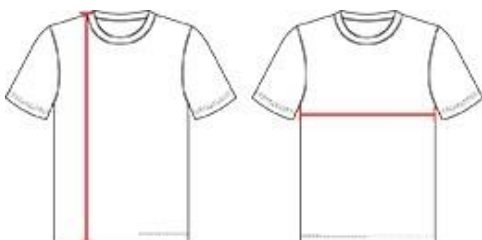

419100 MEN'S BLENDTEE

- Badger heat seal logo on left sleeve
- Self-fabric collar
- Badger Sport paneled shoulder for maximum movement
- Double-needle hem
- 100% Sublimated Polyester moisture management/antimicrobial fabric

COLORS

SPECIFICATIONS

	XS	S	M	L	XL	2XL	3XL	4XL
Piece Weight measured in pounds	0.36	0.36	0.36	0.36	0.36	0.36	0.36	0.36
Spec Body Length measured in inches	28	29	30	31	32	33	34	35
Spec Chest Width measured in inches	17	19	21	23	25	27	29	31
Case Count # of units per case	36	36	36	36	36	36	24	24

HOWTOMEASURE

These product specifications reference a product's measurements. For sizing information and guidance, please reference our sizing charts.

BODY LENGTH

Measured on the front from the shoulder/neck intersection to the bottom of the garment.

CHEST WIDTH

Measured across the chest, 1" below the armhole seam.