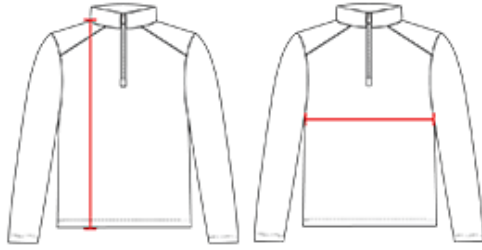

417900 WOMEN'S SPORT TONAL BLEND WOMEN'S 1/4 ZIP

- Badger heat seal logo on left sleeve
- Sublimated sport shoulder
- Badger Sport paneled shoulder for maximum movement
- Double-needle hem
- Thumbholes in sleeves
- collar and sleeves
- Self-fabric collar with 8" locking zipper
- 100% Polyester moisture management/antimicrobial fabric

COLORS

SPECIFICATIONS

| | XS | S | M | L | XL | 2XL |
|---|--------|--------|------|------|------|------|
| Piece Weight measured in pounds | 0.36 | 0.36 | 0.36 | 0.36 | 0.36 | 0.36 |
| Spec Body Length measured in inches | 26 | 27 | 28 | 29 | 30 | 31 |
| Spec Chest Width measured in inches | 16 1/2 | 17 1/2 | 19 | 21 | 23 | 25 |
| Case Count # of units per case | 36 | 36 | 36 | 36 | 36 | 36 |

HOW TO MEASURE

These product specifications reference a product's measurements. For sizing information and guidance, please reference our sizing charts.

BODY LENGTH

Measured on the front from the shoulder/neck intersection to the bottom of the garment.