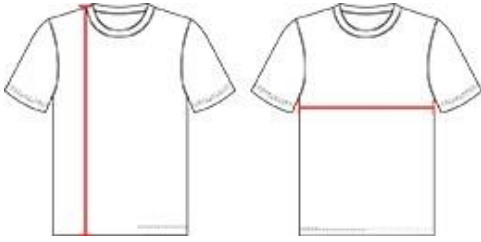

416900 WOMEN'S B-COREREV.WOMEN'STANK

- Badger size jock tag
- 100% Polyester moisture management/antimicrobial performance fabric
- Each layer individually hemmed for easy screening
- Reversible

COLORS

SPECIFICATIONS

	XS	S	M	L	XL	2XL
Piece Weight measured in pounds	0.36	0.36	0.36	0.36	0.36	0.36
Spec Body Length measured in inches	26 ½	27 ½	28 ½	29 ½	30 ½	31 ½
Spec Chest Width measured in inches	17	18 ½	20	21 ½	23	24 ½
Case Count # of units per case	36	36	36	36	36	36

HOWTOMEASURE

These product specifications reference a product's measurements.
For sizing information and guidance, please reference our sizing charts.

BODY LENGTH

Measured on the front from the shoulder/neck intersection to the bottom of the garment.

CHEST WIDTH

Measured across the chest, 1" below the armhole seam.