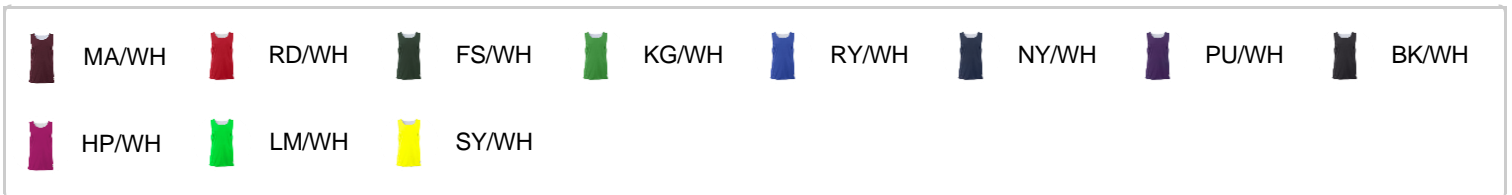

416900 WOMEN'S B-COREREV.WOMEN'STANK

- Badger size jock tag
- 100% Polyester moisture management/antimicrobial performance fabric
- Each layer individually hemmed for easy screening
- Reversible

COLORS

SPECIFICATIONS

	XS	S	M	L	XL	2XL
Piece Weight measured in pounds	0.36	0.36	0.36	0.36	0.36	0.36
Spec Body Length measured in inches	26 ½	27 ½	28 ½	29 ½	30 ½	31 ½
Spec Chest Width measured in inches	17	18 ½	20	21 ½	23	24 ½
Case Count # of units per case	36	36	36	36	36	36