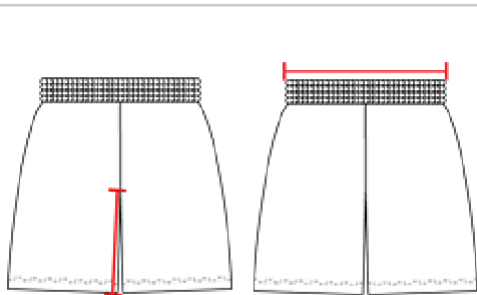

22100 YOUTH HEX2.0YOUTHSHORT

- 100% Sublimated Polyester moisture management/ antimicrobial performance fabric
- Athletic cut & superior mt
- 2" covered elastic waistband & drawcord
- Two deep side seam pockets
- Double-needle hem
- Badger heat seal logo on left hip

COLORS

SPECIFICATIONS

	XS	S	M	L	XL
Piece Weight measured in pounds	0.00	0.00	0.00	0.00	0.00
Waist Relaxed measured in inches	9 ½	10 ½	11 ½	12 ½	13 ½
Inseam measured in inches	6	6	6	6	6
Case Count # of units per case	1	1	1	1	1

HOWTOMEASURE

These product specifications reference a product's measurements. For sizing information and guidance, please reference our sizing charts.

INSEAM

Measured from crotch point to bottom leg opening.

WAIST WIDTH

Measured across the top of the waist opening.