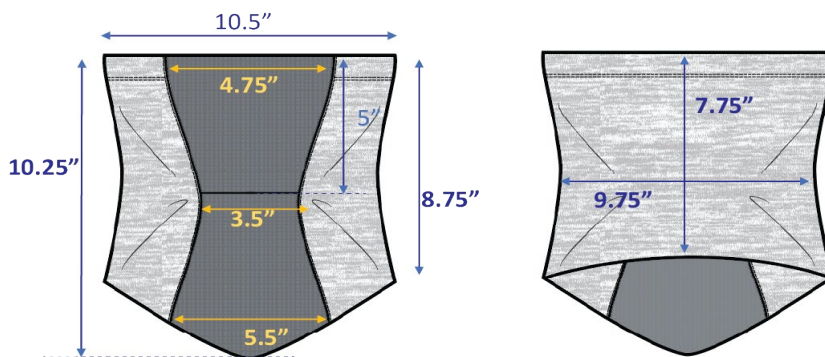

Product Measurements - in

222000

Size				ADULT
WIDTH AT TOP (flat)				10 1/2
FRONT LENGTH (top to bottom)				10 1/4
BACK LENGTH (top to bottom)				9 3/4

Garment Measurements - cm

222000

Size				ADULT
WIDTH AT TOP (flat)				27
FRONT LENGTH (top to bottom)				26
BACK LENGTH (top to bottom)				25

+/- 1/4" on all points of measure