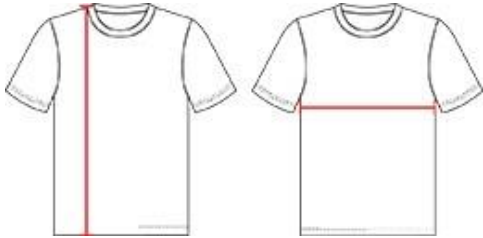

2175 00 YOUTH TONALBLENDYOUTHTEE

- Badger heat seal logo on left sleeve
- Self-fabric collar
- Badger Sport paneled shoulder for maximum movement
- Double-needle hem
- 100% Sublimated Polyester moisture management/antimicrobial fabric

COLORS

SPECIFICATIONS

	XS	S	M	L	XL
Piece Weight measured in pounds	0.27	0.27	0.27	0.27	0.27
Spec Body Length measured in inches	21	23	25	26	27
Spec Chest Width measured in inches	15	16	17	18	19
Case Count # of units per case	36	36	36	36	36

HOWTOMEASURE

These product specifications reference a product's measurements.
For sizing information and guidance, please reference our sizing charts.

BODY LENGTH

Measured on the front from the shoulder/neck intersection to the bottom of the garment.

CHEST WIDTH

Measured across the chest, 1" below the armhole seam.