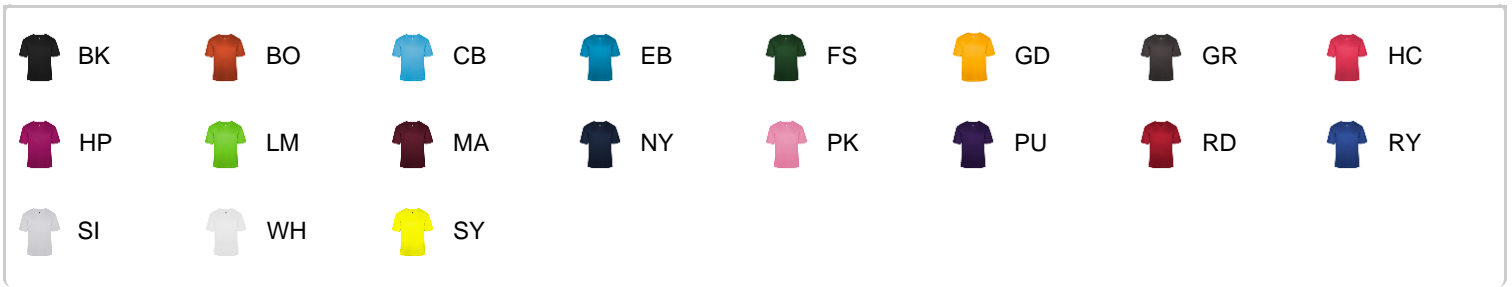

216200 YOUTH B-COREV-NECKYOUTHTEE

- Badger heat seal logo on left sleeve
- Self-fabric mitered V-neck collar
- Badger Sport paneled shoulder for maximum movement
- 100% Polyester moisture management/antimicrobial performance fabric
- Double-needle hem

COLORS

SPECIFICATIONS

	XS	S	M	L	XL
Piece Weight measured in pounds	0.25	0.25	0.25	0.25	0.25
Spec Body Length measured in inches	21	23	25	26	27
Spec Chest Width measured in inches	15	16	17	18	19
Case Count # of units per case	36	36	36	36	36