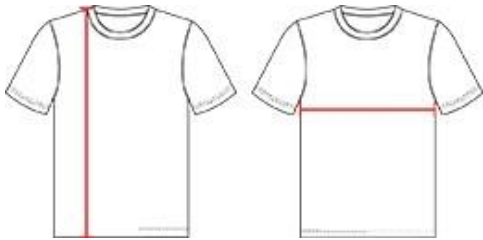

216200 YOUTH B-COREV-NECKYOUTHTEE

- Badger heat seal logo on left sleeve
- Self-fabric mitered V-neck collar
- Badger Sport paneled shoulder for maximum movement
- 100% Polyester moisture management/antimicrobial performance fabric
- Double-needle hem

COLORS

SPECIFICATIONS

	XS	S	M	L	XL
Piece Weight measured in pounds	0.25	0.25	0.25	0.25	0.25
Spec Body Length measured in inches	21	23	25	26	27
Spec Chest Width measured in inches	15	16	17	18	19
Case Count # of units per case	36	36	36	36	36

HOWTOMEASURE

These product specifications reference a product's measurements.
For sizing information and guidance, please reference our sizing charts.

BODY LENGTH

Measured on the front from the shoulder/neck intersection to the bottom of the garment.

CHEST WIDTH

Measured across the chest, 1" below the armhole seam.