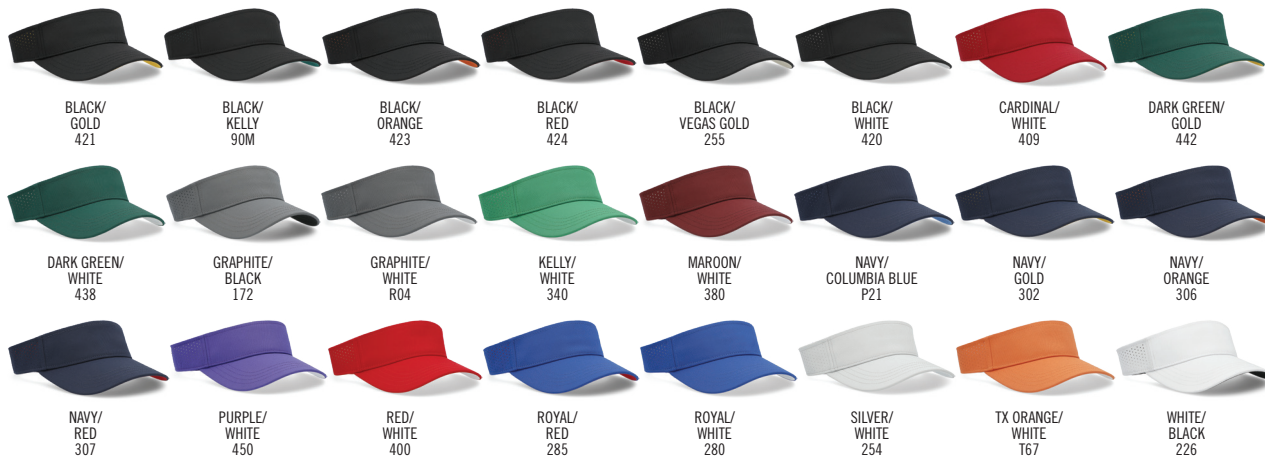

PERFORATED COOLCORE® VISOR

P500   Adult   One Size   MSRP 17.00