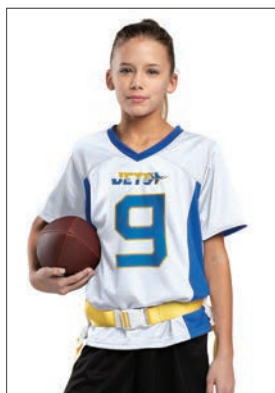

Fully Reversible