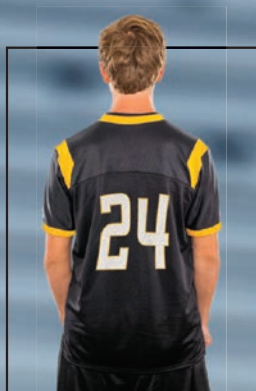

NAVY/  
WHITE  
NAW

PURPLE/  
WHITE  
PWH

ROYAL/  
WHITE  
ROW

STEALTH/  
WHITE  
SYI

TRUE RED/  
WHITE  
TRW

WHITE/  
BLACK  
WBK

WATERMELON  
PINK/  
WHITE  
A58

Available  
in Youth  
only