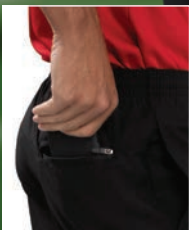

Available in 5XL-6XL

BLACK  
BLK

KHAKI  
O10

GRID IRON  
SILVER  
GSV

NAVY  
NAV

STEALTH  
SHL

Back zippered pocket

R20SWM