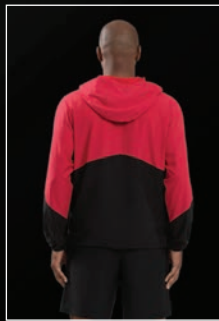

P303

Back

R20DSM